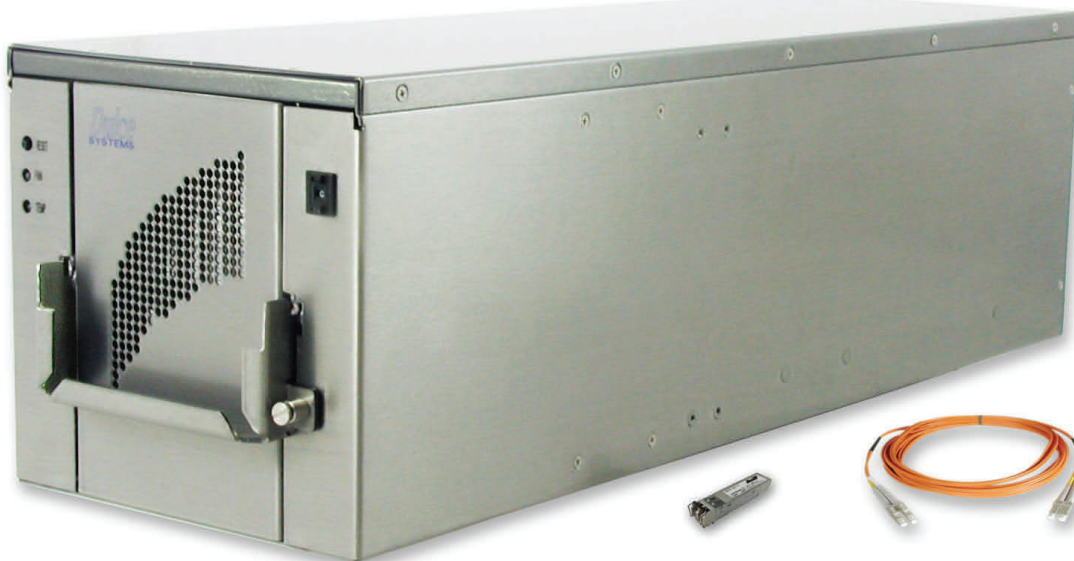

PRELIMINARY

Designed for Video Editing and Content Creation Professionals

PRO DI **550 MB/sec***

Portable 4Gb Fibre Channel Storage

DI Pack
Sneakernet content across town
or around the world.

**16 high performance laptop drives
in a small portable package.**

- Dual port 4Gb Fibre Channel Interface.
- Up to 8TB in a small portable modular DI Pack.
- Optional rackmount tray accommodates two PRO DI in 4u.
- Cost effective built-in SAS Expander. Daisy chain 3 additional PRO DI JBODs.
- RISC based hardware RAID Controller with embedded RAID 6 XOR engine.
- RAID 0, 1, 5, 6 supported.
- Instant Ready, no long format required.
- Mac and PC Compatible.
- SAN ready for shared storage environment.
- Built-in Ethernet management port, email notification.
- Removable fans, hot swappable power supplies.