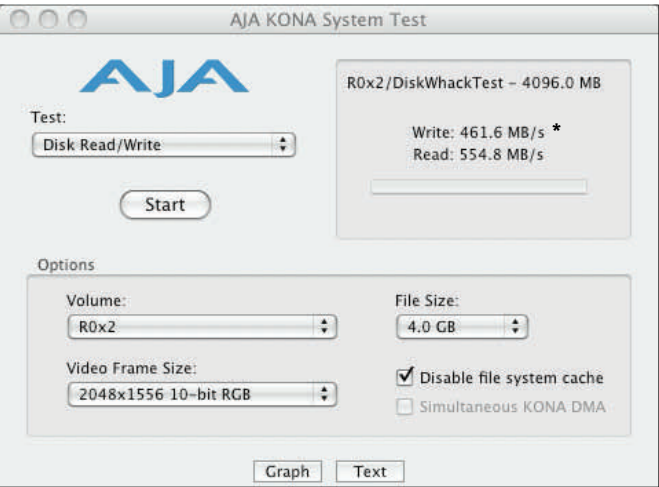

1. **More Features:**
2. Final Cut Studio, Premiere and other popular creation tools certified.
   - ProRes 422, DV, DVCPRO HD, HDV, uncompressed SD/HD, 2K Film formats.
   - Multiple real-time streams.
   - 4u Rackmountable with optional tray.
   - Up to 16 High performance 3Gb/s SATA disks in DI Pack.
   - Up to 8TB of useable storage in RAID 0, 6TB in RAID 6.
   - Java base GUI RAID Console management.
   - E-mail event notification.
   - Enclosure management.
   - 42 months warranty. Industry's longest.